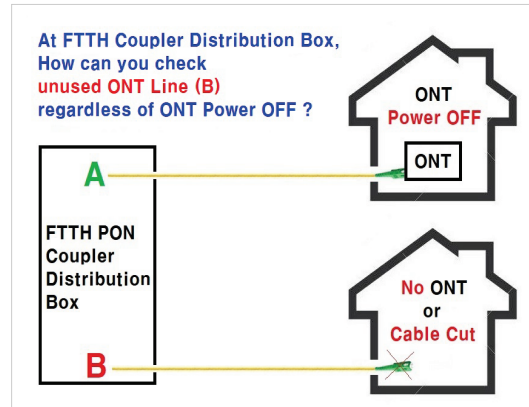

FOC-100

FOC90501

FTTH ONT Connection Status Checker & Power Meter

TheFibers is pleased to introduce *new* FTTH ONT Connection Status Checker & Power Meter (**FOC-100**) which is designed for checking **unused ONT line** at FTTH PON Distribution Box (Splitter Node) regardless of ONT power Off. Also **FOC-100** is a kind of multi-functional tester which checks OLT/ONT signal status, and measure optical power and return loss in optical networks. **FOC-100** can be a bi-directional optical power meter between OLT and ONT which can measure the power of optical signal from ONT in burst mode and it also can be a general power meter which can measure optical power of 1310nm, 1490nm and 1550nm wavelengths signals in CW mode.

Special Features

- Check unused ONT line regardless of ONT power Off
- Easy to check at FTTH Distribution Box (Splitter Node)
- No need to visit to subscriber's home
- No breakable (pass through) while check
- Indicate signal presence or absence (live or dead line)
- Optical power measurement of ONT signal in burst mode
- General power meter for 1310/1490/1550nm in CW mode